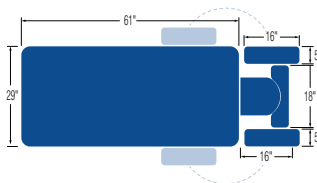

COSMOS 100 – HI-LO MASSAGE TABLE

STANDARD MODEL:

5 Section Table	
Electric Hi-Lo Control	Soft Touch Footswitch
Height Adjustment	20.5"- 38.25" Available at 19" with 1.5" foam
Head Section Adjustment	Positive locking system
Head Section with Variable Position Armrests (crescent head section included)	✓
Caster System	Dual lever retractable (4" casters)
Frame Construction	High strength seamless tubular frame
Frame Color	Powder coat in Gunmetal, Black or White
Upholstery Foam	3" thick
Antimicrobial Naughyde Upholstery	Over 60 upholstery color options *not applicable to crescent head section (only available in black)

SPECIFICATIONS:

Lifting Capacity	500 lbs.
Dimensions	29" x 77" (Customizable width from 25" - 30")
Power Supply	120 Volt AC 60 Hz. Max. 2.5 Amp.
Fire Retardant Upholstery	✓

OPTIONAL ACCESSORIES:

Leg extension
Pro head section
Examination paper holder
Custom Foam
Extra foot pedal

Standard Model

Leg Extension Dimensions

COSMOS 100 – HI-LO MASSAGE TABLE