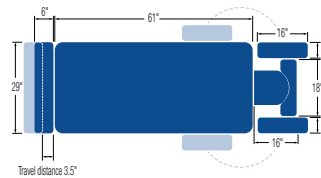

COSMOS 100 – HI-LO MASSAGE TABLE

STANDARD MODEL:

5 Section Table	
Electric Hi-Lo Control	Soft Touch Footswitch
Height Adjustment	20.5"- 38.25" Available at 19" with 1.5" foam
Head Section Adjustment	Positive locking system
Head Section with Variable Position Armrests (crescent head section included)	✓
Caster System	Dual lever retractable (4" casters)
Frame Construction	High strength seamless tubular frame
Frame Color	Powder coat in Gunmetal, Black or White
Upholstery Foam	3" thick
Antimicrobial Naughyde Upholstery	Over 60 upholstery color options *not applicable to crescent head section (only available in black)

SPECIFICATIONS:

Lifting Capacity	500 lbs.
Dimensions	29" x 77" (Customizable width from 25" - 30")
Power Supply	120 Volt AC 60 Hz. Max. 2.5 Amp.
Fire Retardant Upholstery	✓

OPTIONAL ACCESSORIES:

Leg extension
Pro head section
Examination paper holder
Custom Foam
Extra foot pedal

Leg Extension Dimensions

COSMOS 100 – HI-LO MASSAGE TABLE