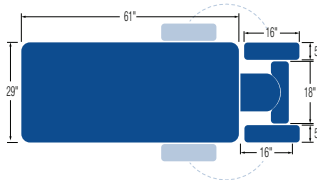

COSMOS 100 – HI-LO MASSAGE TABLE

STANDARD MODEL:

5 Section Table	
Electric Hi-Lo Control	Soft Touch Footswitch
Height Adjustment	20.5"– 38.25" Available at 19" with 1.5" foam
Head Section Adjustment	Positive locking system
Head Section with Variable Position Armrests (crescent head section included)	✓
Caster System	Dual lever retractable (4" casters)
Frame Construction	High strength seamless tubular frame
Frame Color	Powder coat in Gunmetal, Black or White
Upholstery Foam	3" thick
Antimicrobial Naughyde Upholstery	Over 60 upholstery color options *not applicable to crescent head section (only available in black)

SPECIFICATIONS:

Lifting Capacity	500 lbs.
Dimensions	29" x 77" (Customizable width from 25" – 30")
Power Supply	120 Volt AC 60 Hz. Max. 2.5 Amp.
Fire Retardant Upholstery	✓

OPTIONAL ACCESSORIES:

Leg extension
Examination paper holder
Custom Foam
Extra foot pedal

Standard Model

Leg Extension Dimensions

COSMOS 100 – HI-LO MASSAGE TABLE