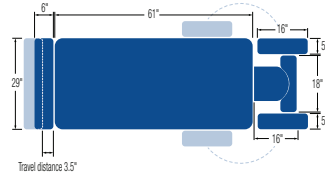

COSMOS 100 – HI-LO MASSAGE TABLE

STANDARD MODEL:

5 Section Table	
Electric Hi-Lo Control	Soft Touch Footswitch
Height Adjustment	20.5"– 38.25" Available at 19" with 1.5" foam
Head Section Adjustment	Positive locking system
Head Section with Variable Position Armrests (crescent head section included)	✓
Caster System	Dual lever retractable (4" casters)
Frame Construction	High strength seamless tubular frame
Frame Color	Powder coat in Gunmetal, Black or White
Upholstery Foam	3" thick
Antimicrobial Naughyde Upholstery	Over 60 upholstery color options *not applicable to crescent head section (only available in black)

SPECIFICATIONS:

Lifting Capacity	500 lbs.
Dimensions	29" x 77" (Customizable width from 25" – 30")
Power Supply	120 Volt AC 60 Hz. Max. 2.5 Amp.
Fire Retardant Upholstery	✓

OPTIONAL ACCESSORIES:

Leg extension
Examination paper holder
Custom Foam
Extra foot pedal

Standard Model

Leg Extension Dimensions

COSMOS 100 – HI-LO MASSAGE TABLE