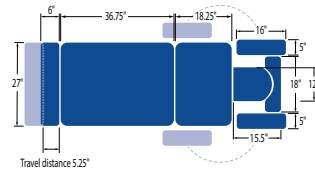

SKYE MESSAGE TABLE

STANDARD MODEL:

7 Section Table

Electric Hi-Lo Control	Soft Touch Footswitch
Height Adjustment	19.5" - 37.5" Available at 19" with 1.5" foam
Head Section Adjustment	Positive locking system
Head Section with Variable Position Armrests (crescent head section included)	✓
Caster System	Single lever retractable (4" casters)
Powered Adjustable Centre Section	✓
Leg Extension	6"
Frame Construction	High strength seamless tubular frame
Frame Color	Powder coat in Gunmetal, Black or White
Upholstery Foam	2" thick
Antimicrobial Naugahyde Upholstery	Over 60 upholstery color options *Not applicable to crescent head section (only available in black)

Soft Touch Footswitch

SPECIFICATIONS:

Lifting Capacity	500 lbs.
Dimensions	27" x 78.5" (Customizable width from 25" - 30")
Power Supply	120 Volt AC 60 Hz. Max. 2.5 Amp.
Fire Retardant Upholstery	✓

OPTIONAL ACCESSORIES: