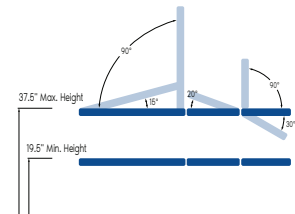

SKYE MESSAGE TABLE

STANDARD MODEL:

7 Section Table

Electric Hi-Lo Control	Soft Touch Footswitch
Height Adjustment	19.5" - 37.5" Available at 19" with 1.5" foam
Head Section Adjustment	Positive locking system
Head Section with Variable Position Armrests (crescent head section included)	✓
Caster System	Single lever retractable (4" casters)
Powered Adjustable Centre Section	✓
Leg Extension	6"
Frame Construction	High strength seamless tubular frame
Frame Color	Powder coat in Gunmetal, Black or White
Upholstery Foam	2" thick
Antimicrobial Naugahyde Upholstery	Over 60 upholstery color options *Not applicable to crescent head section (only available in black)

Soft Touch Footswitch

SPECIFICATIONS:

Lifting Capacity	500 lbs.
Dimensions	27" x 78.5" (Customizable width from 25" - 30")
Power Supply	120 Volt AC 60 Hz. Max. 2.5 Amp.
Fire Retardant Upholstery	✓

OPTIONAL ACCESSORIES: